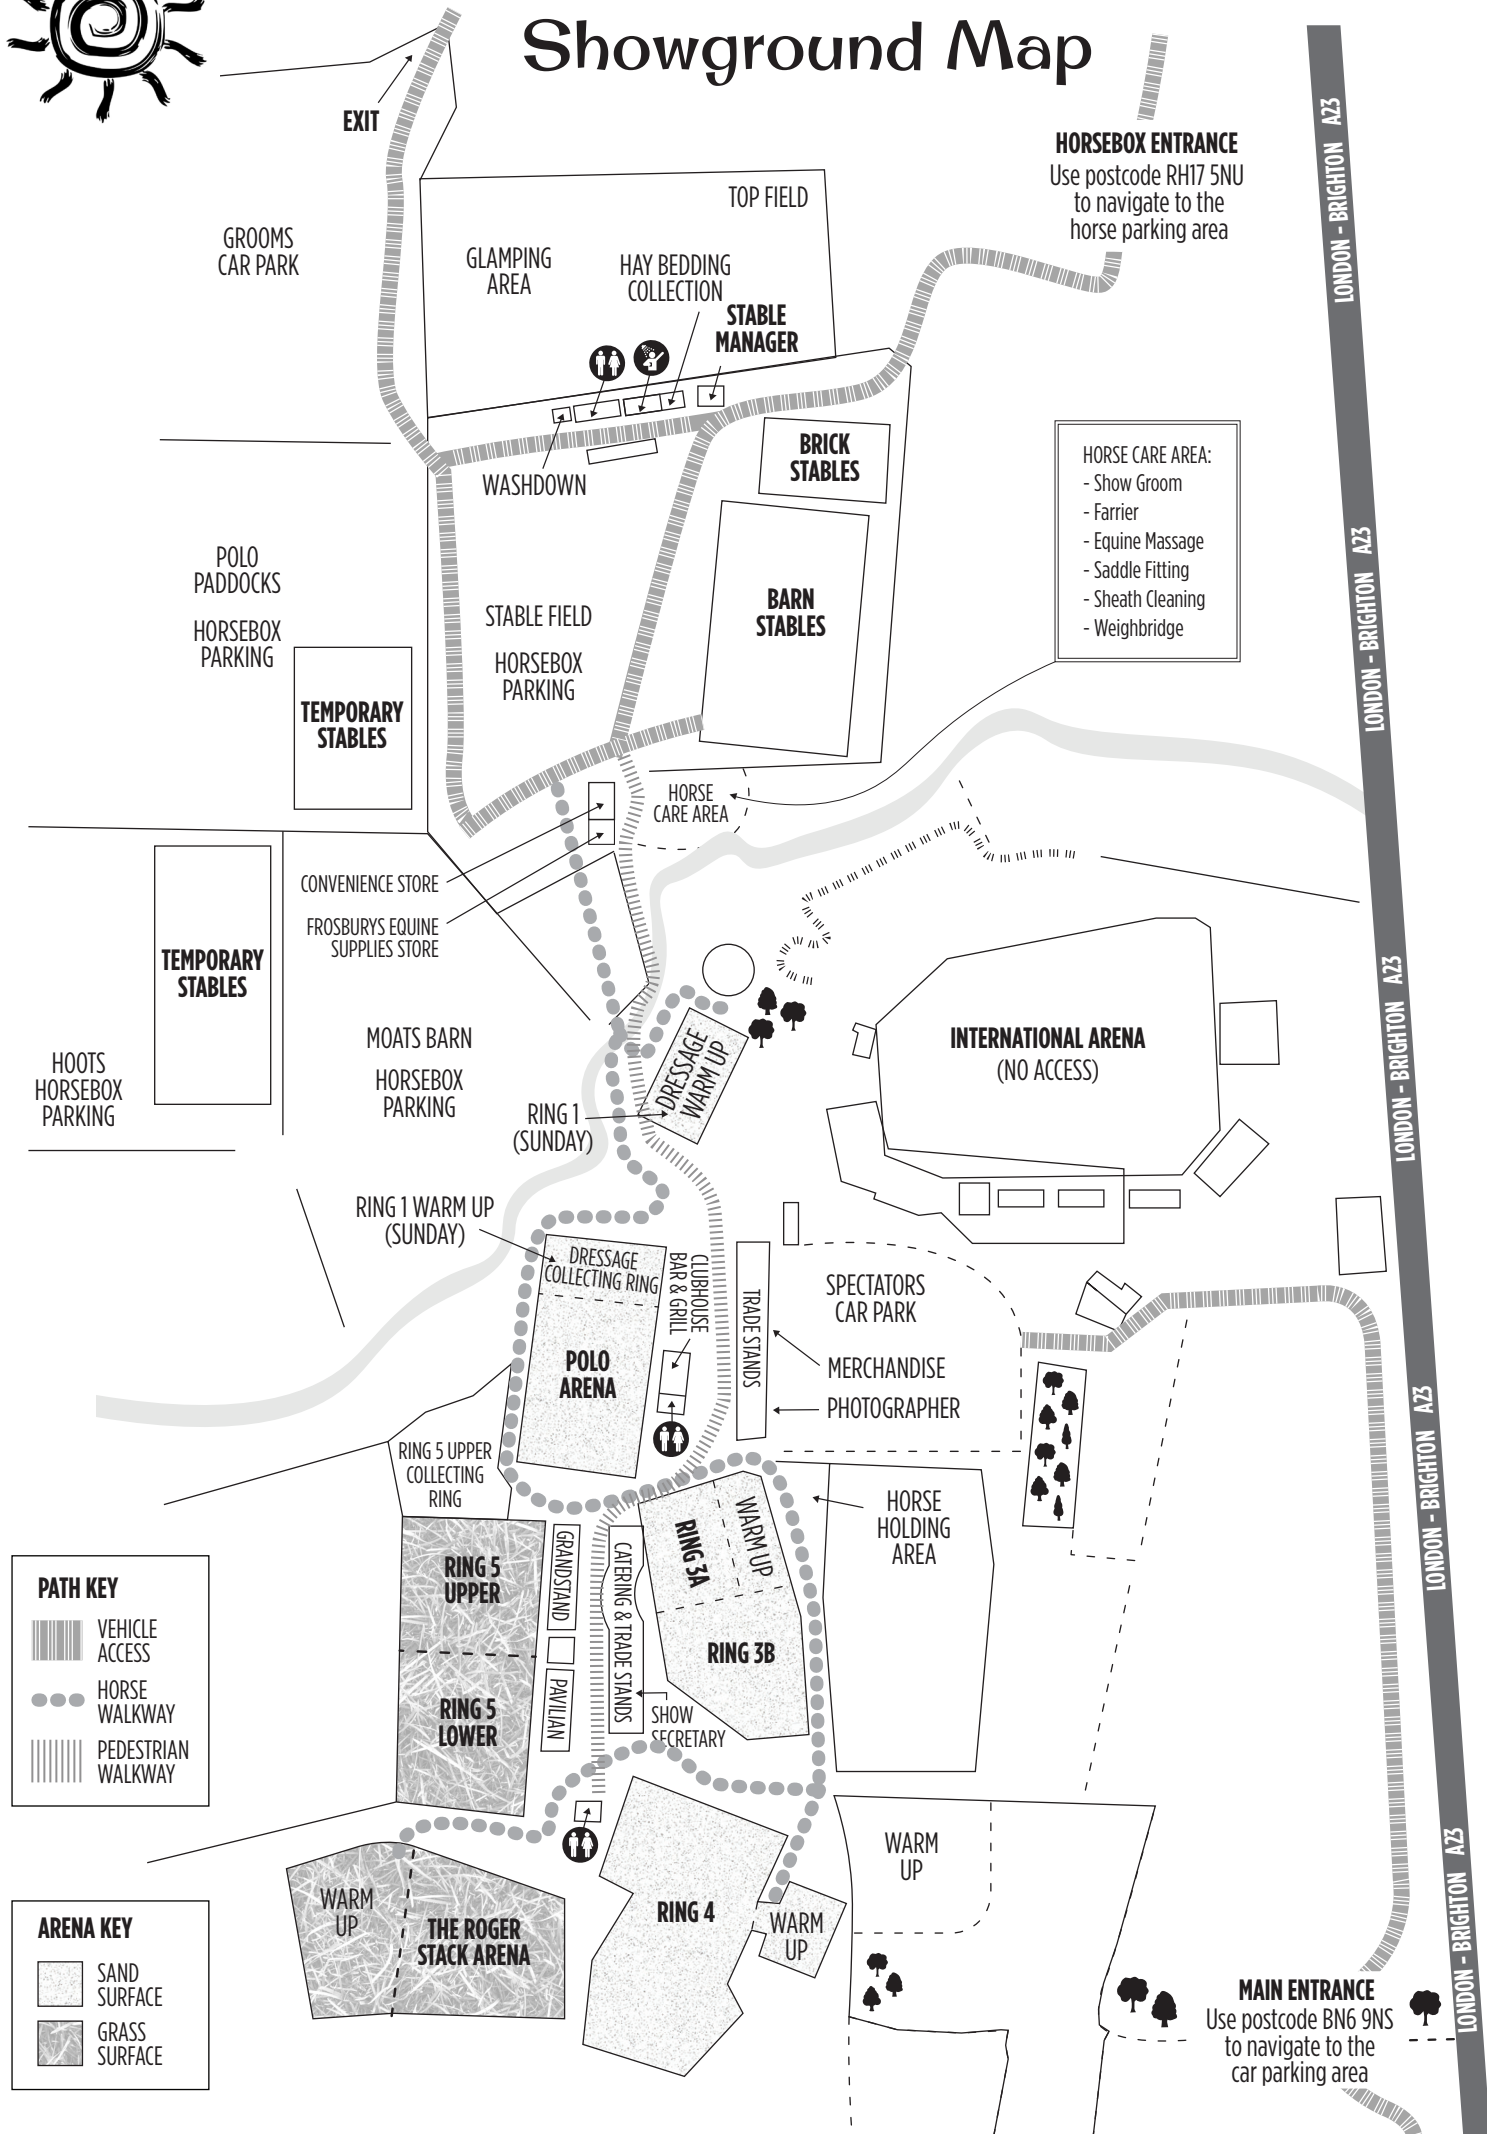

Remember to factor in how long it takes to get from your stable or parking place to the bottom of the stable field.

From the BOTTOM of the Stable Field parking area, as you go past the Hickstead Shop & Frosburys Supplies Shop allow your journey time through the potentially busy horse walkways

Secretary's Office: To Secretary's Office (via pedestrians walkway) - 10 minutes

Good luck & have fun 😊 😊 😊

For information on the layout of the showground, see map below.

Sunshine Tour at Hickstead Showground Map

HORSEBOX ENTRANCE
Use postcode RH17 5NU to navigate to the horse parking area

HORSE CARE AREA:
- Show Groom
- Farrier
- Equine Massage
- Saddle Fitting
- Sheath Cleaning
- Weighbridge

PATH KEY
[Symbol] VEHICLE ACCESS
[Symbol] HORSE WALKWAY
[Symbol] PEDESTRIAN WALKWAY

ARENA KEY
[Symbol] SAND SURFACE
[Symbol] GRASS SURFACE

LONDON - BRIGHTON A23
LONDON - BRIGHTON A23
LONDON - BRIGHTON A23
LONDON - BRIGHTON A23
LONDON - BRIGHTON A23
LONDON - BRIGHTON A23
LONDON - BRIGHTON A23